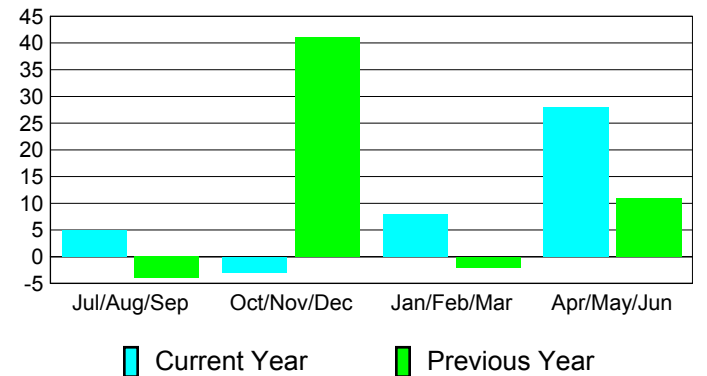

**Membership Results
2010-2011**

**Membership
2009-2010**

Month	Net Memb Goal	Actual New Memb	Actual Dropped Memb	Gain/Loss of Memb	Gain/Loss of Memb
Jul/Aug/Sep	-2	16	-11	5	-4
Oct/Nov/Dec	-2	16	-19	-3	41
Jan/Feb/Mar	3	23	-15	8	-2
Apr/May/Jun	23	52	-24	28	11
Totals	22	107	-69	38	46

Membership Results 2010-2011

Goal, New, Dropped, Gain/Loss

Comparison of Membership Gain/Loss

Current Year Compared to the Previous Year

Gender Comparison 2010-2011

Jul/Aug/Sep

Oct/Nov/Dec

Jan/Feb/Mar

Apr/May/Jun

Male

Female